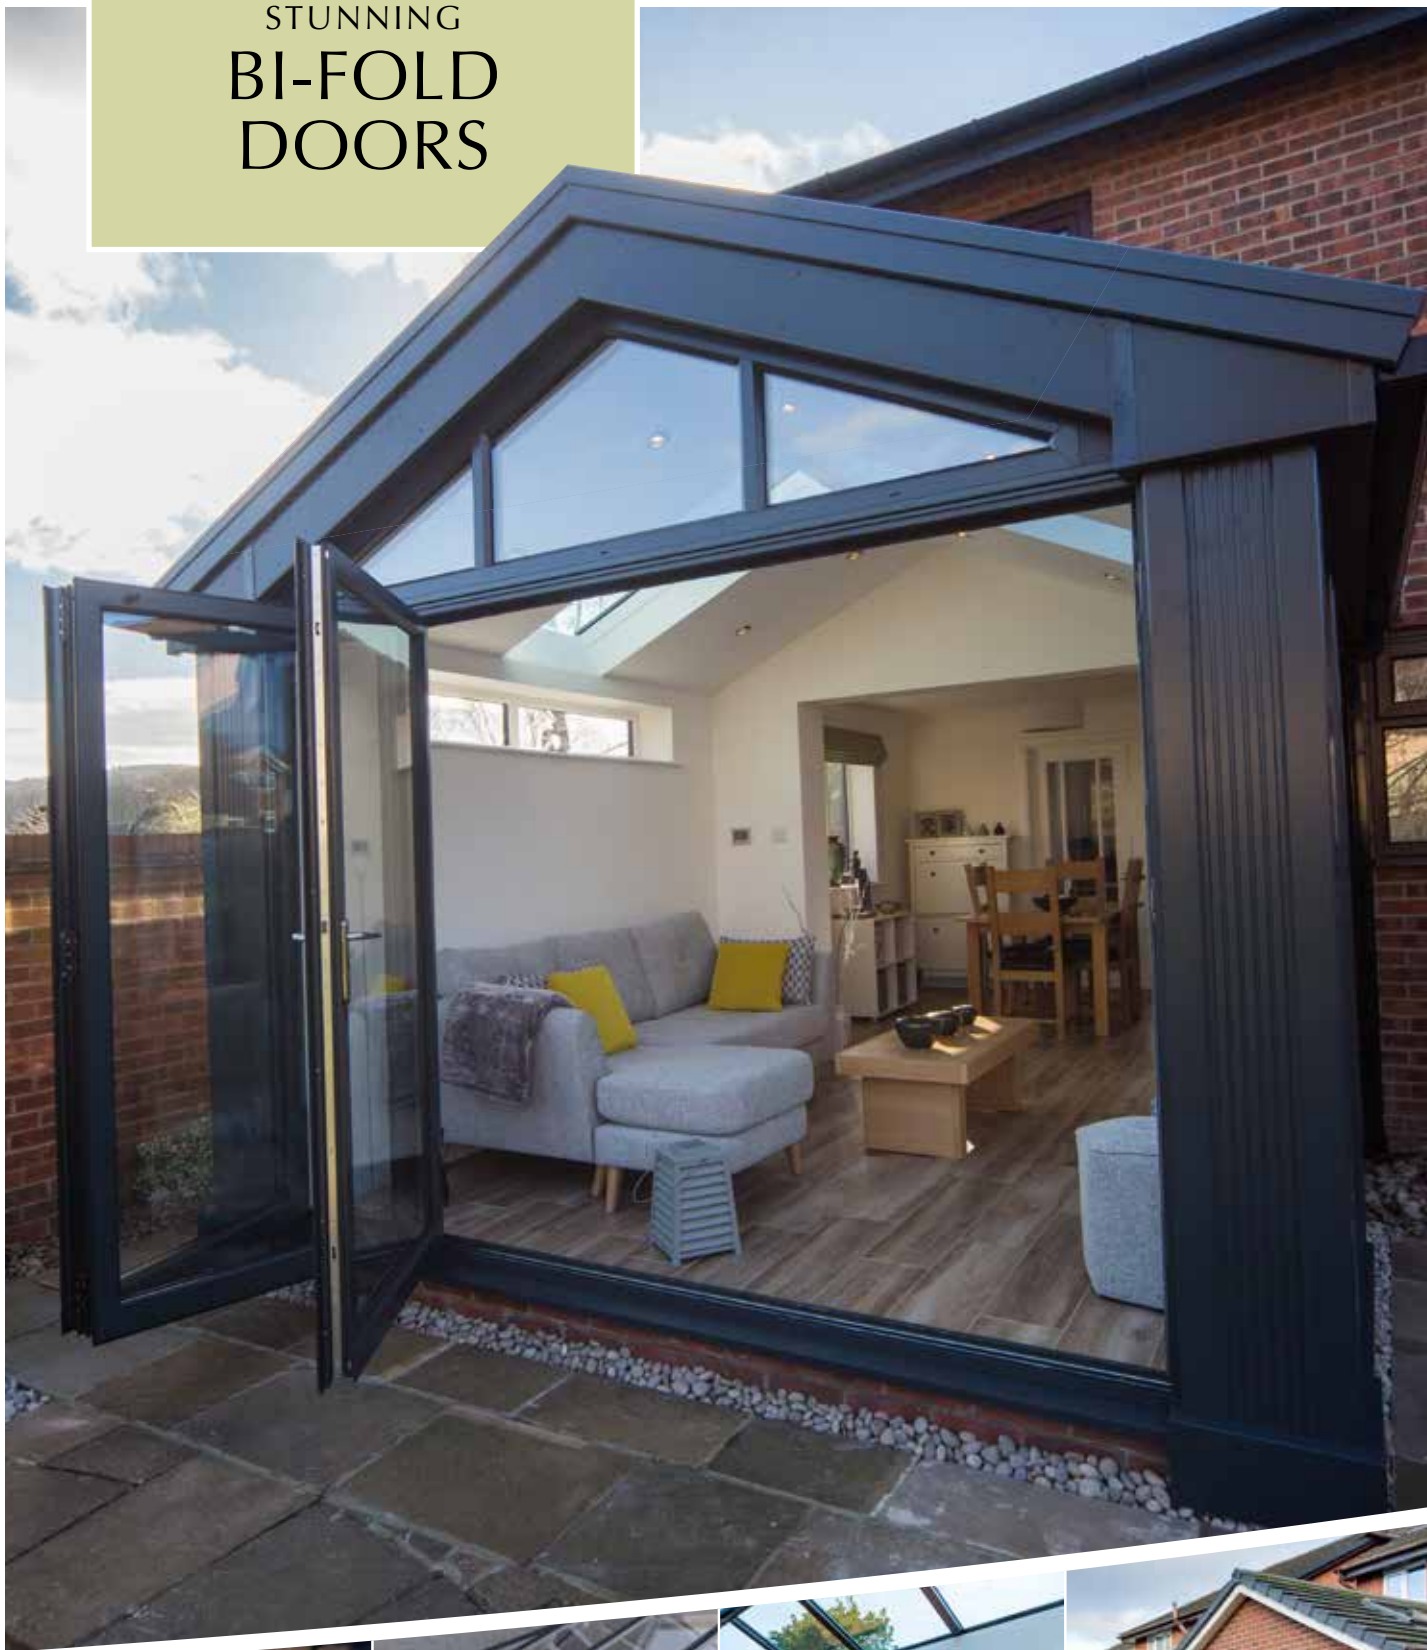

STUNNING
BI-FOLD
DOORS

MADE TO MEASURE
FOR YOUR HOME
www.britanniawindows.co.uk

Britannia
Windows
Doors & Conservatories

Welcome

You are in safe hands, trust the local experts to treat you and your home with care and respect

Ready to experience the benefits of aluminium windows for yourself? Visit our website to see some of our latest work.

We manufacture aluminium windows and doors in our own bespoke factory

Bi-fold Doors

Bi-fold doors are typically a set of 2 or more standard size glass doors that open in a concertina style and neatly fold flat when open. Unlike a sliding patio door that remains only half open, bi-fold doors fully open to seamlessly connect your living space with your terrace, patio or garden.