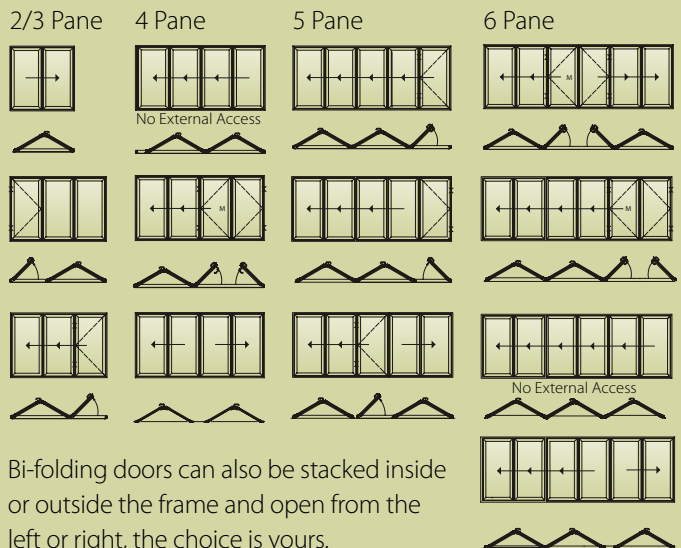

Ready to experience the benefits of aluminium windows for yourself? Visit our website to see some of our latest work.

We manufacture aluminium windows and doors in our own bespoke factory

Bi-fold Doors

Bi-fold doors are typically a set of 2 or more standard size glass doors that open in a concertina style and neatly fold flat when open. Unlike a sliding patio door that remains only half open, bi-fold doors fully open to seamlessly connect your living space with your terrace, patio or garden.

Stylish and perfectly engineered

Made to measure in our state of the art facility

Bi-folding doors can also be stacked inside or outside the frame and open from the left or right, the choice is yours.

Enjoy an effortless style