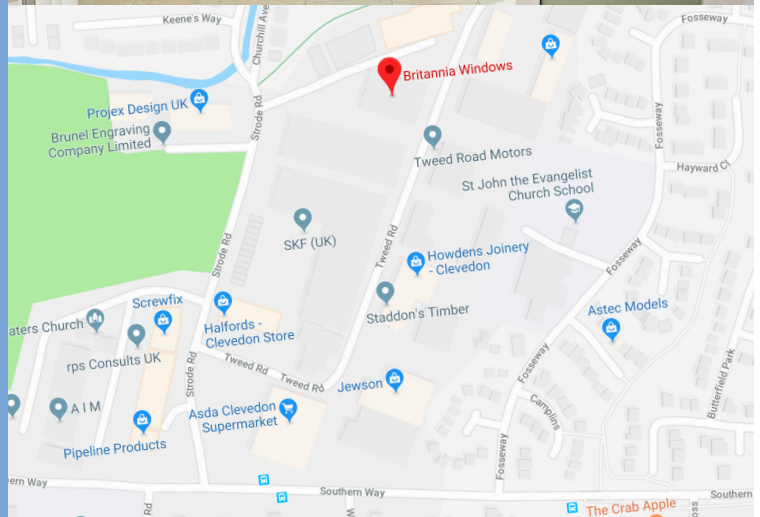

Britannia Windows Clevedon

Main Factory and HQ

- Established in the local area for over 35 years
- Main factory and offices
- Laura and her team run the installations.
- Salesman; John Miller, Paul Wilkinson and Paul Lovell
- Showroom with lot's on display; UPVC and Aluminium Windows, Composite Doors, Bi-Fold Doors, Conservatories, Orangeries, Tiled Roofs and lots more exciting home improvement products.

Clevedon Showroom

We're just off Strode Road, past the leisure centre and Asda supermarket on your right

Address

Kimberley Road, Clevedon
BS21 6QJ

Tel: 01275 878153

clevedon@britanniawindows.co.uk

www.britanniawindows.co.uk

Key Area we cover

Clevedon and the surrounding areas. Portishead, Nailsea, Backwell, Long Ashton, Yatton and Congresbury.