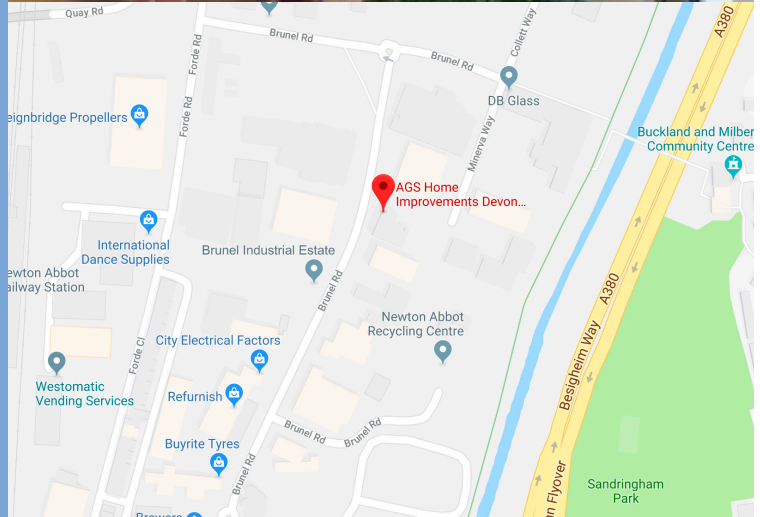

Key Area we cover

We cover all of Devon and Somerset. Plymouth, Exeter, Taunton, Newton Abbot and South Hams.